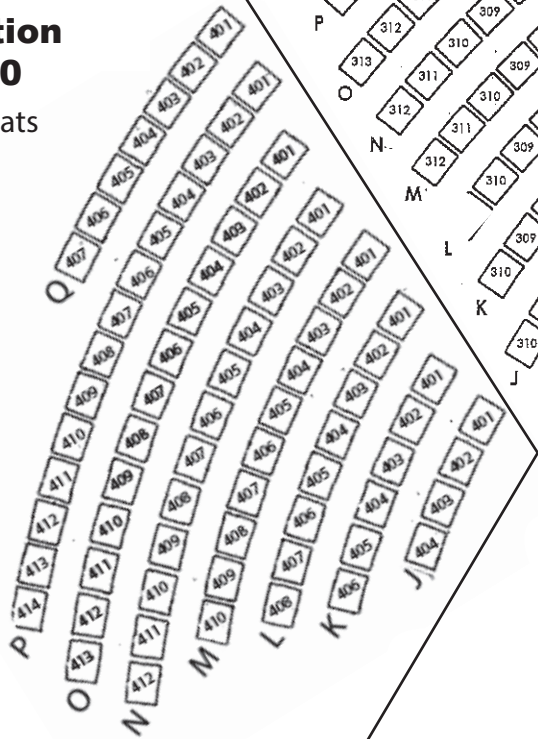

Mayer Theatre

Total # of Seat: 497 seats

(Includes 12 seats for Wheelchair)

Total # of Seats with Airwall: 571

Section 400

74 seats

Section 300

149 seats

Section 200

197 seats

Section 100

151 seats

STAGE

Santa Clara University
Louis B. Mayer Theatre