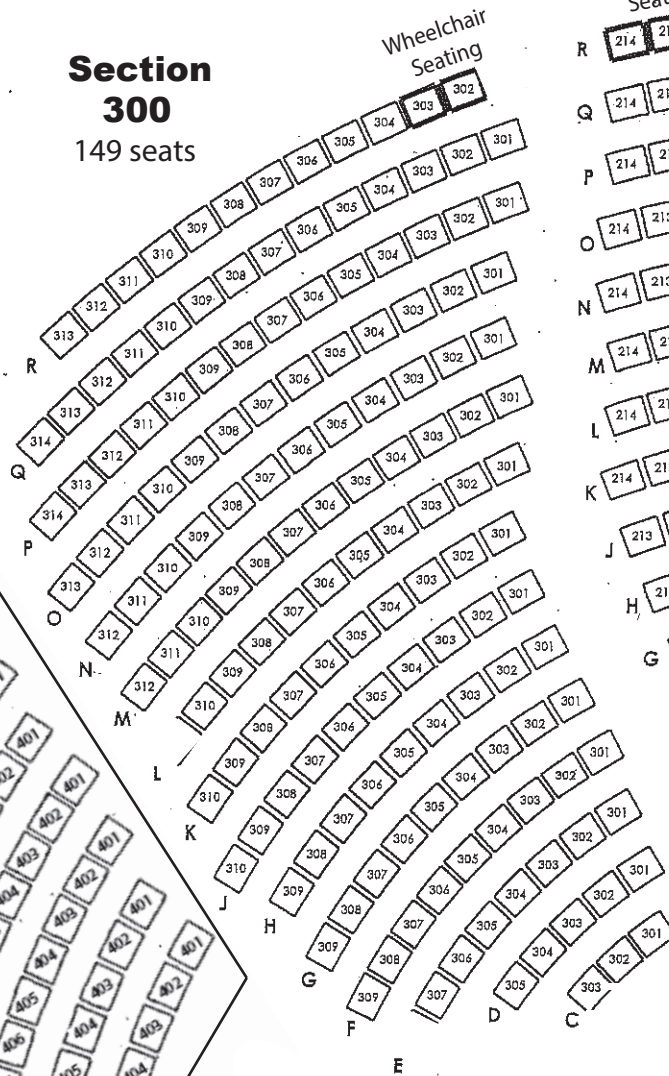

Mayer Theatre

Total # of Seat: 497 seats

(Includes 12 seats for Wheelchair)

Total # of Seats with Airwall: 571

Section 400

74 seats

Section 300

149 seats

Section 200

197 seats

Section 100

151 seats

STAGE

Santa Clara University
Louis B. Mayer Theatre