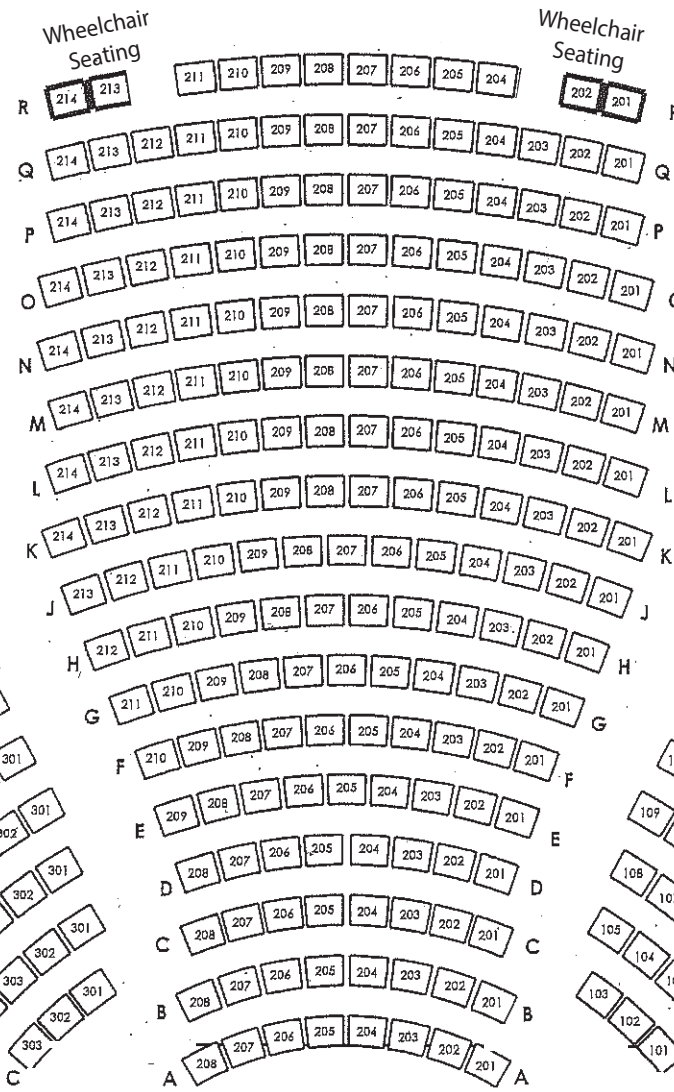

Mayer Theatre

Total # of Seat: 497 seats

(Includes 12 seats for Wheelchair)

Total # of Seats with Airwall: 571

Section 400

74 seats

Section 300

149 seats

Section 200

197 seats

Section 100

151 seats

STAGE

Santa Clara University
Louis B. Mayer Theatre