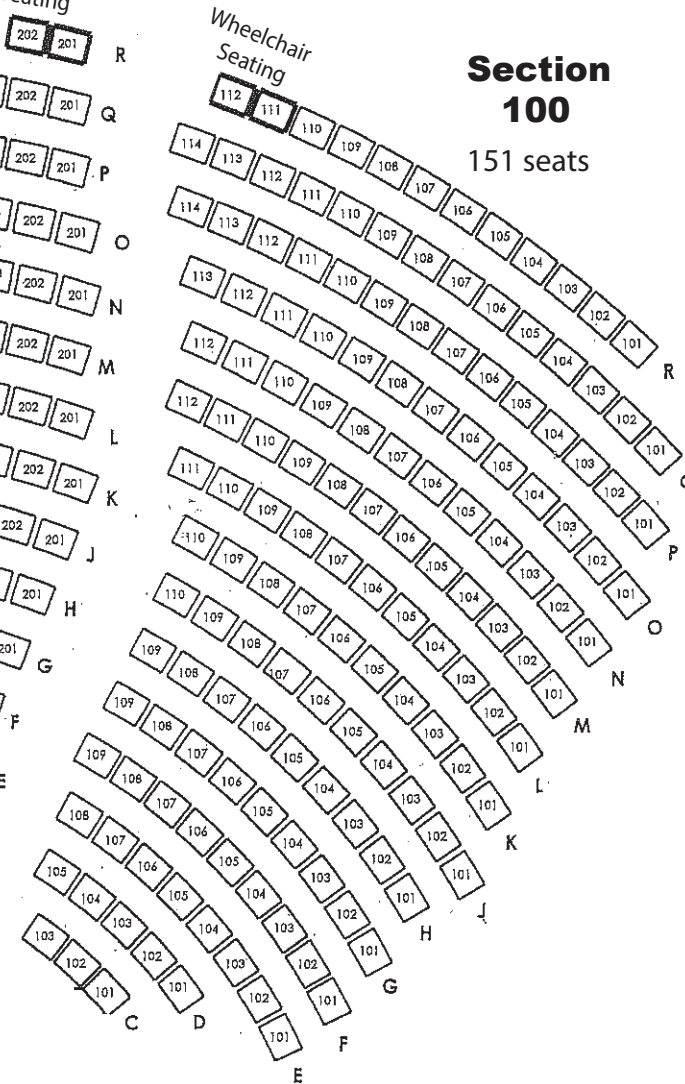

Mayer Theatre

Total # of Seat: 497 seats

(Includes 12 seats for Wheelchair)

Total # of Seats with Airwall: 571

Section 400

74 seats

Section 300

149 seats

Section 200

197 seats

Section 100

151 seats

STAGE

Santa Clara University
Louis B. Mayer Theatre